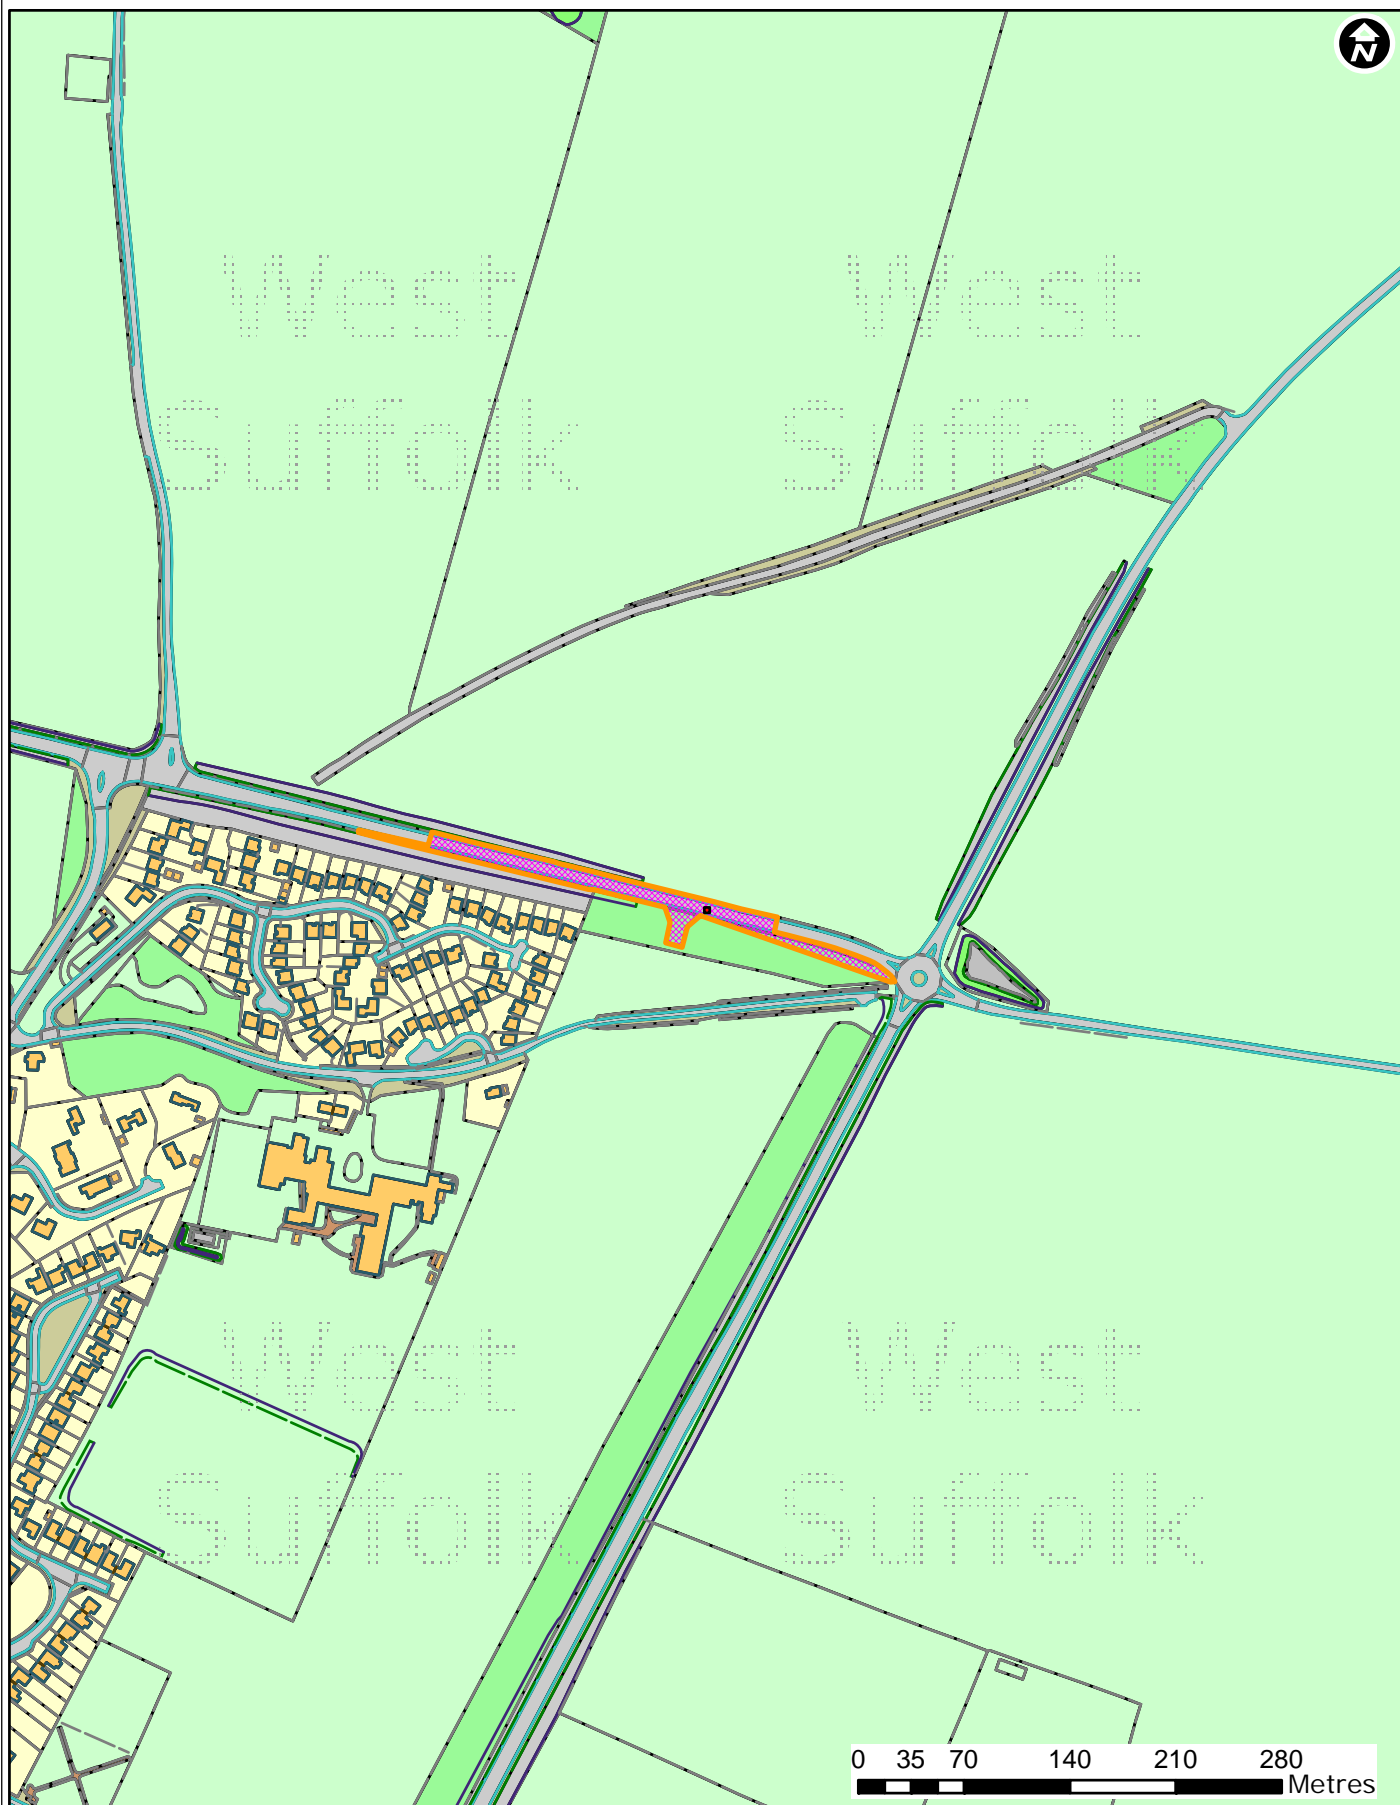

DC/15/0873/FUL

Land for new access road, A1088, Ixworth

Forest Heath • St Edmundsbury

West Suffolk
working together

© Crown Copyright and database rights 2015 Ordnance Survey 100019675/100023282. You are not permitted to copy, sub-license, distribute or sell any of this data to third parties in any form. Use of this data is subject to terms and conditions. See www.westsuffolk.gov.uk/disclaimer.cfm.

Scale: 1:5,000
Date: 19/08/2015